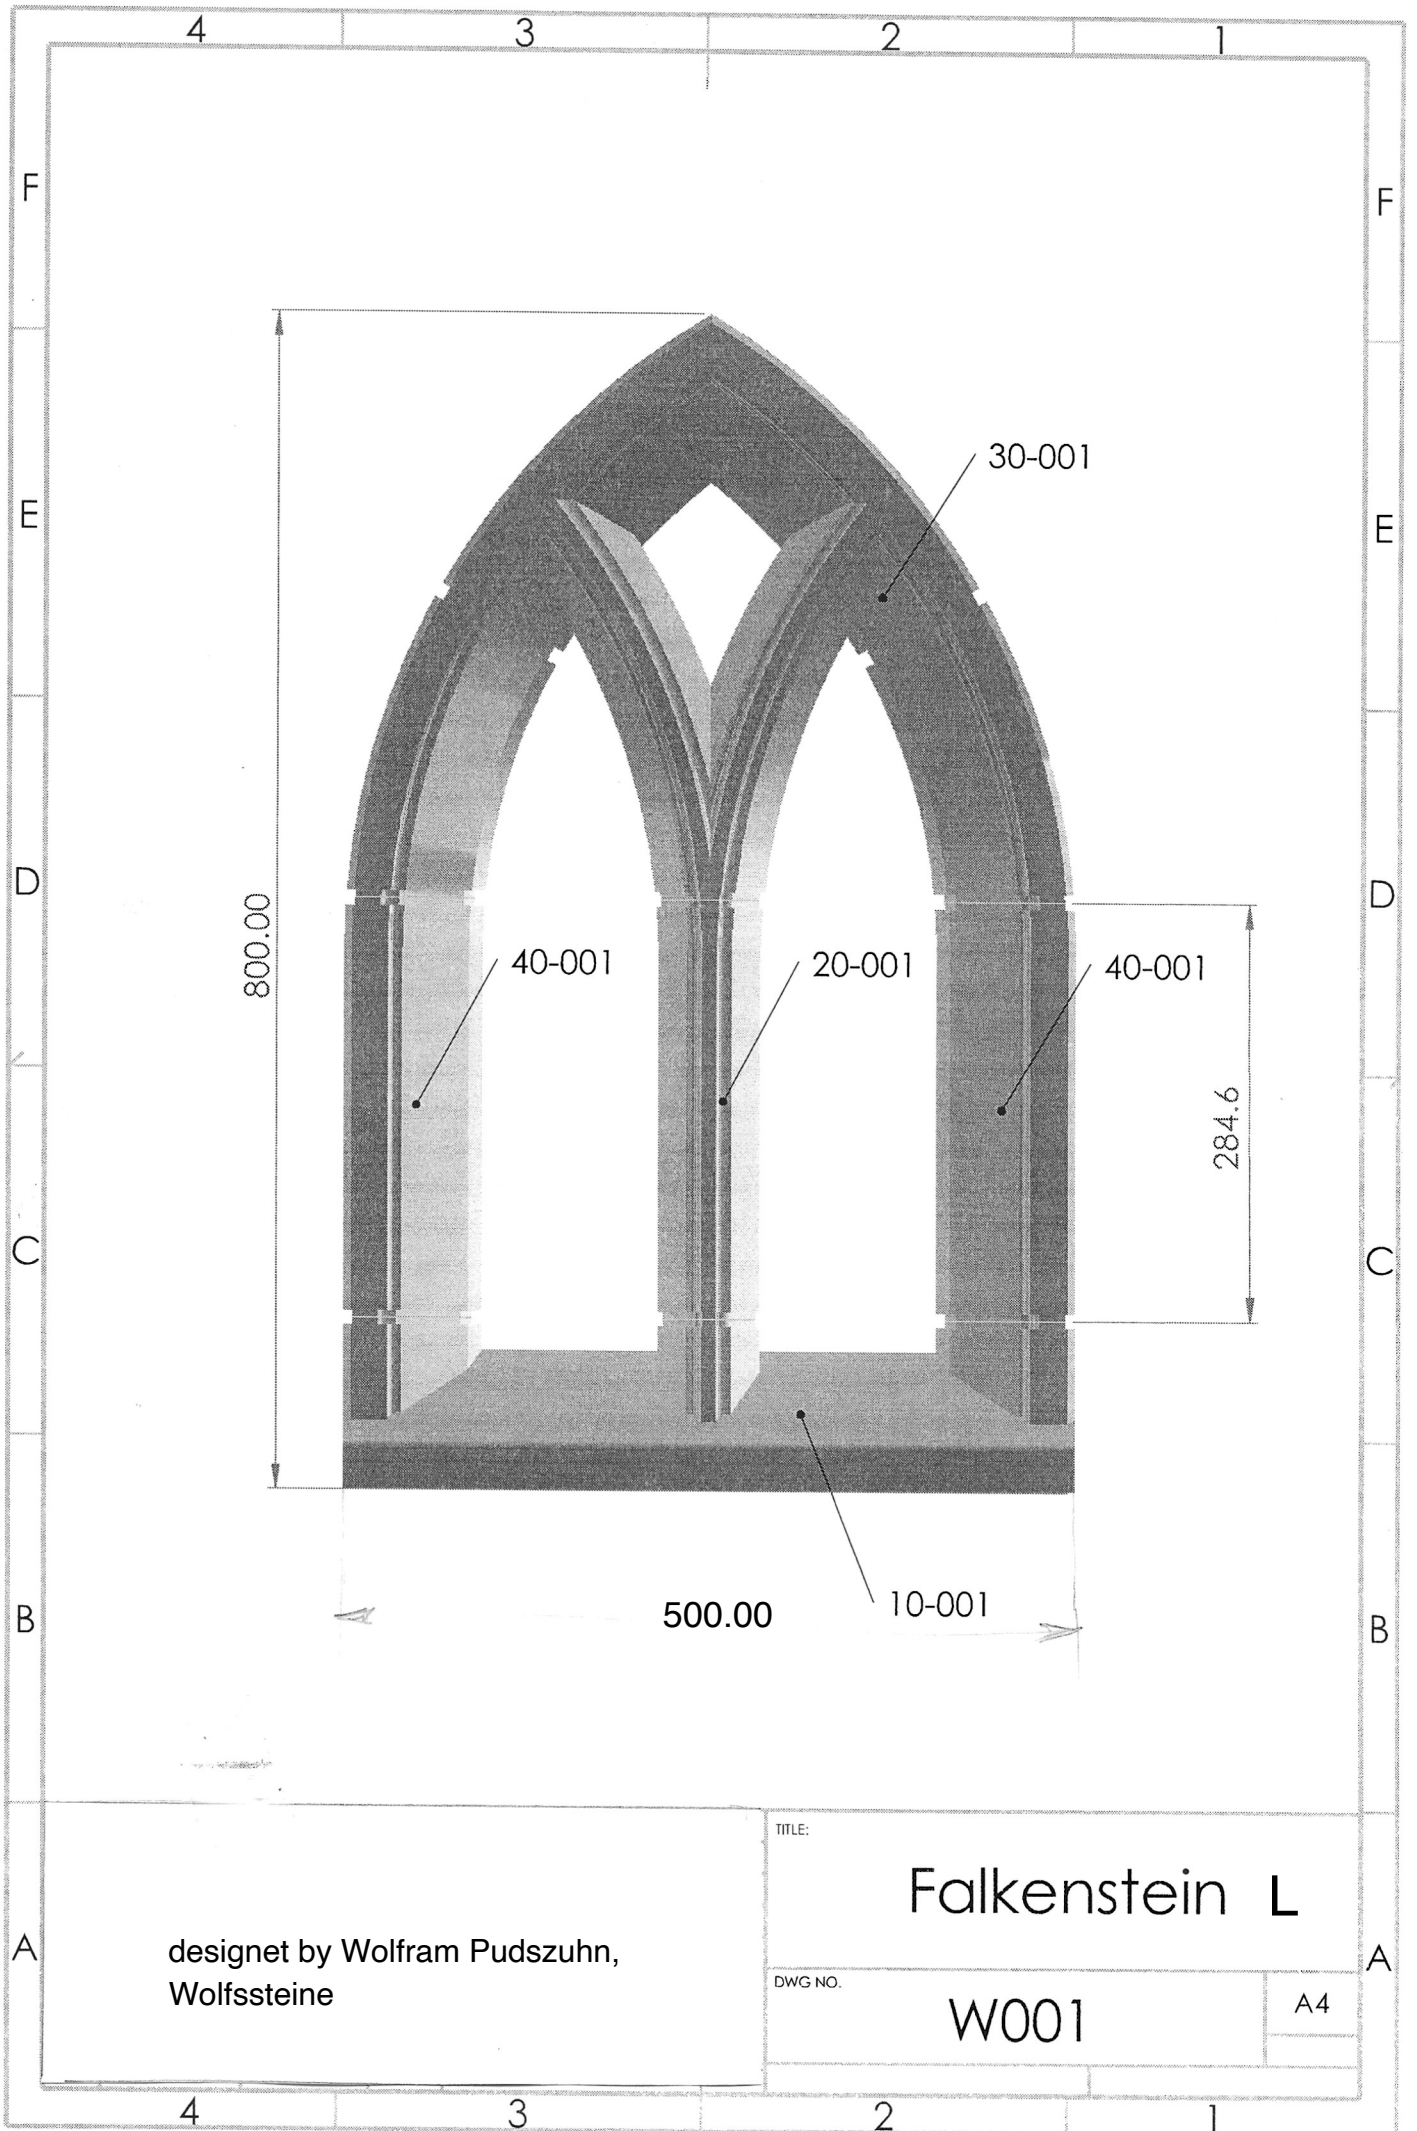

designet by Wolfram Pudszuhn,
Wolfssteine

TITLE:
Falkenstein L

DWG NO.
W001

A4