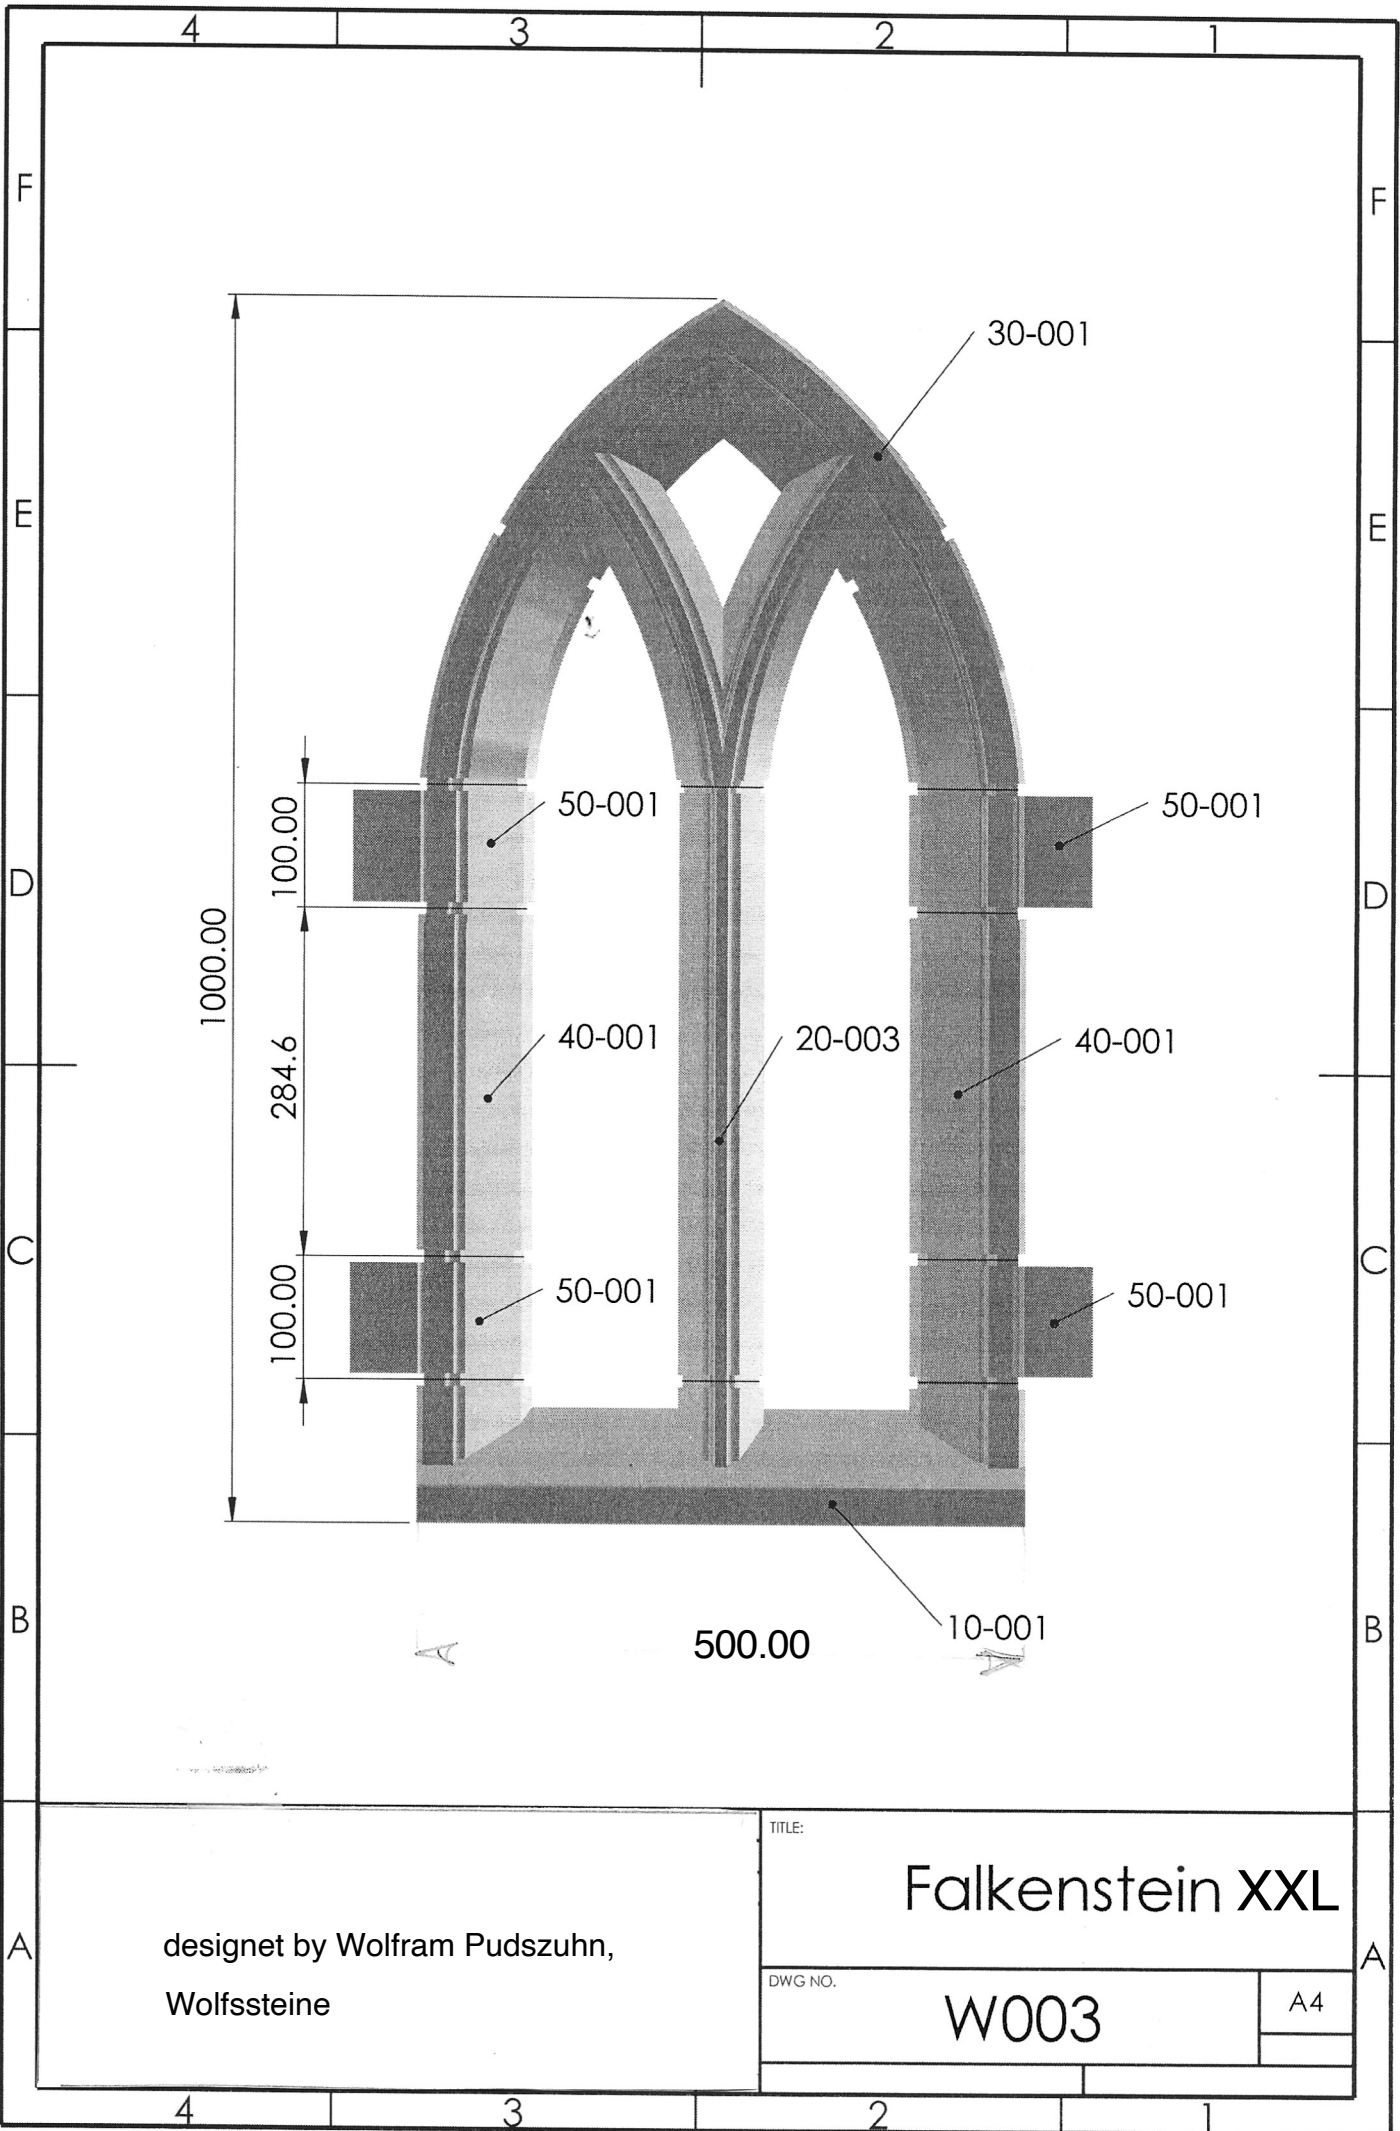

designet by Wolfram Pudzuhn,
 Wolfssteine

TITLE:
 Falkenstein XL

DWG NO.
 W002

A4

designet by Wolfram Pudszuhn,
Wolfssteine

TITLE:

Falkenstein XXL

DWG NO.