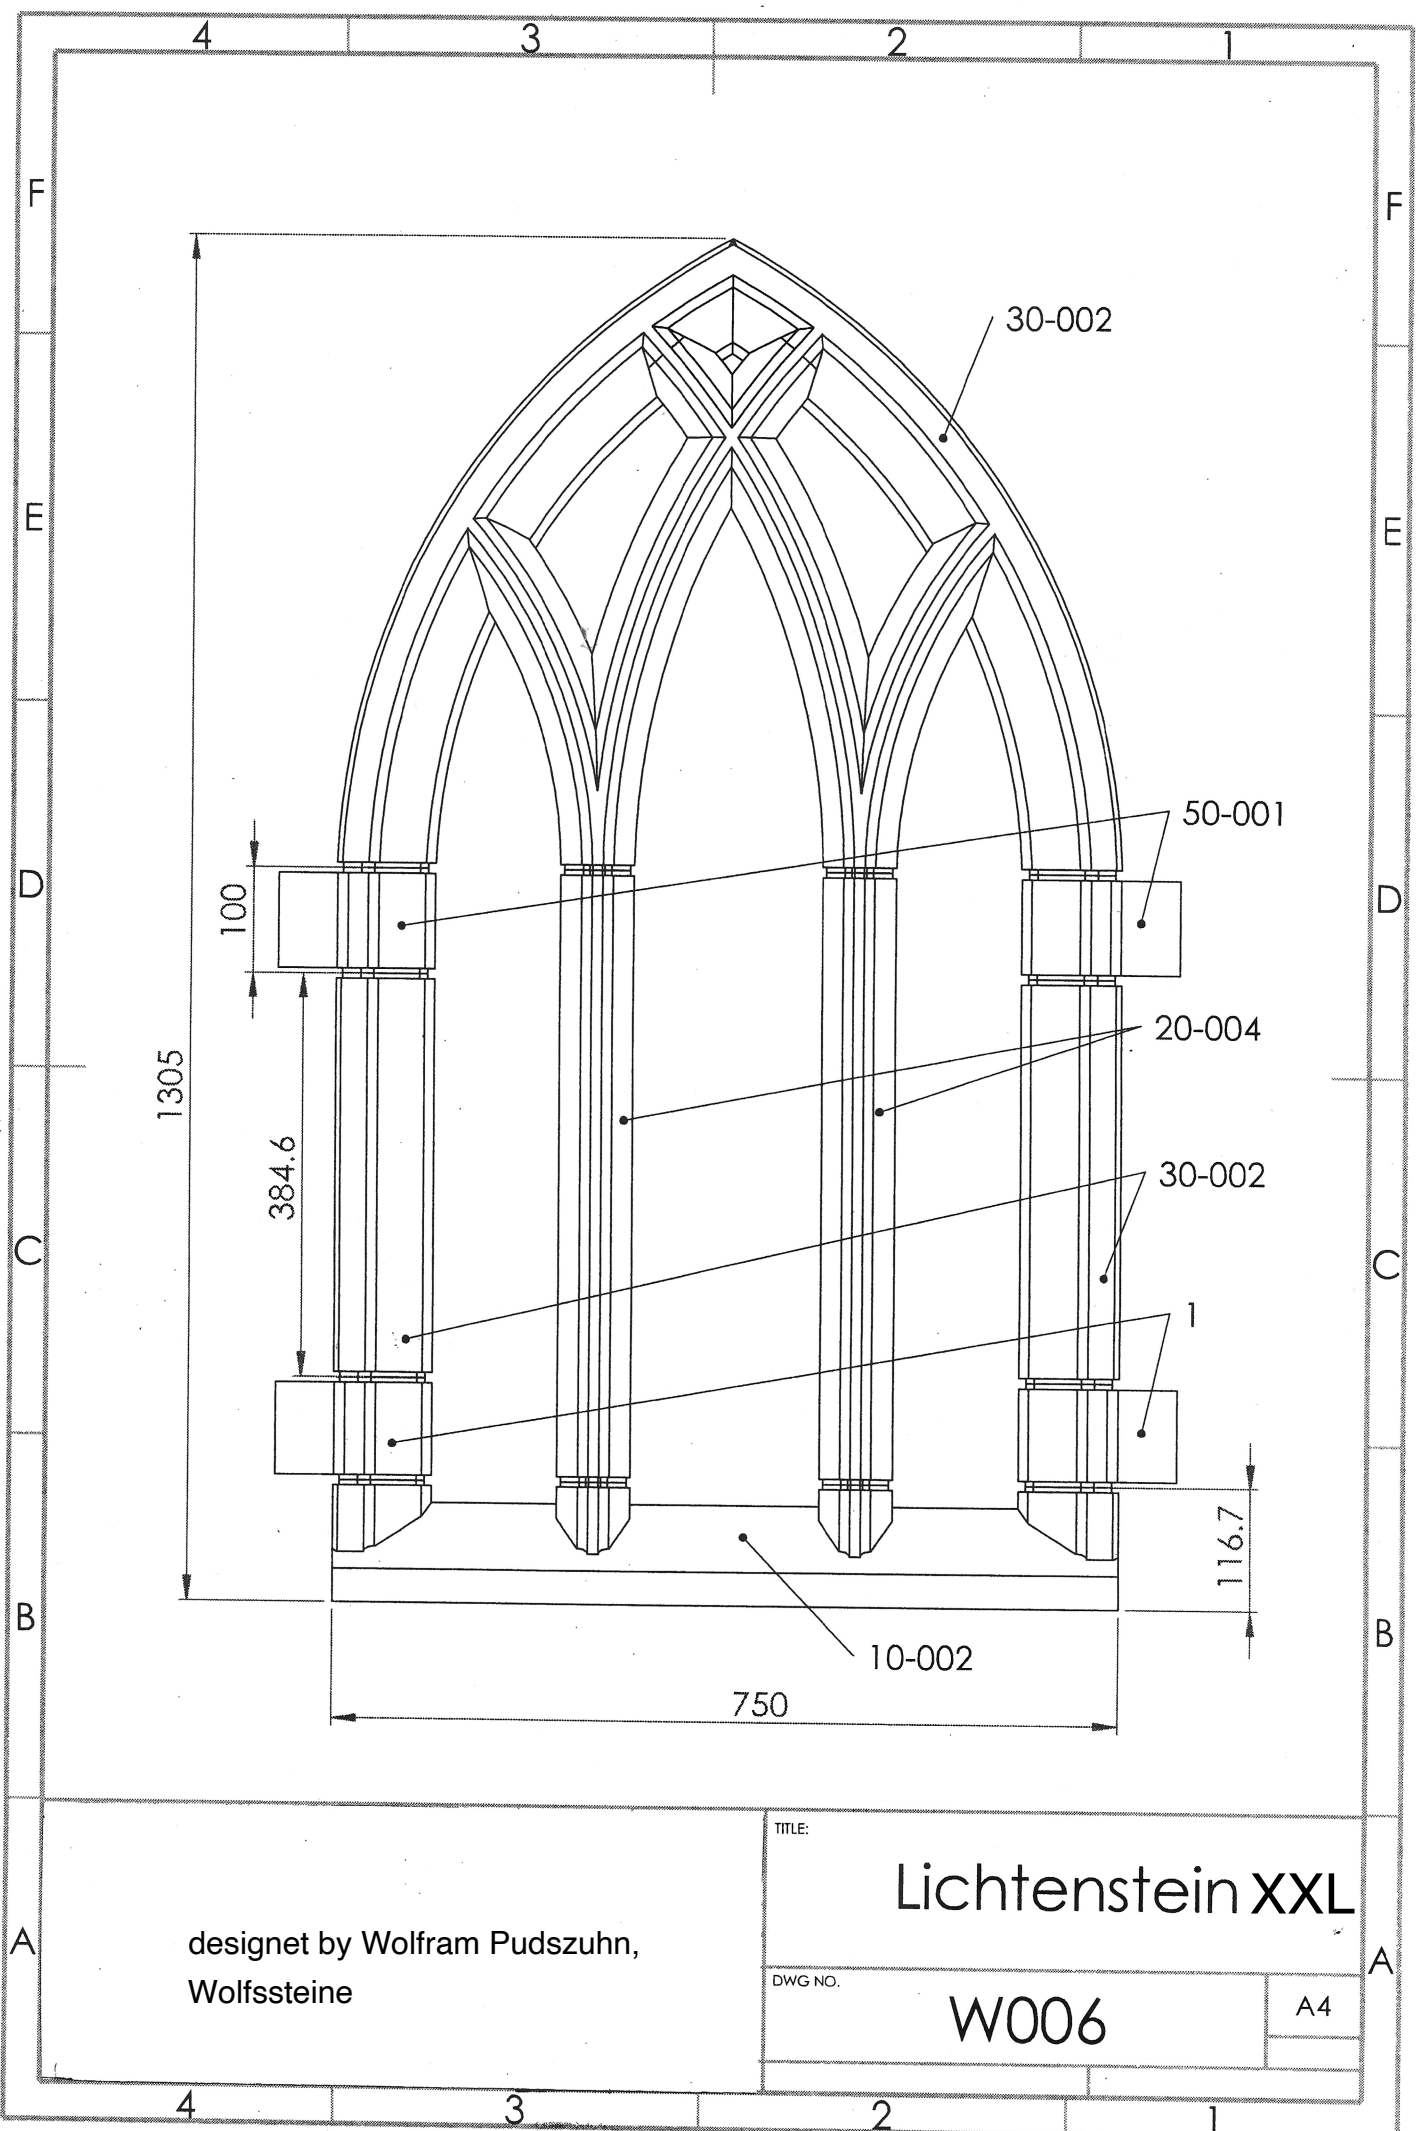

F  
E  
D  
C  
B  
A

4 3 2 1

4 3 2 1

designed by Wolfram Pudszuhn,  
Wolfssteine

TITLE:		Lichtenstein XL	
DWG NO.		W005	
		A4	

1305

100

384.6

designed by Wolfram Pudszuhn,  
Wolfssteine

TITLE:

Lichtenstein XXL

DWG NO.

W006

A4