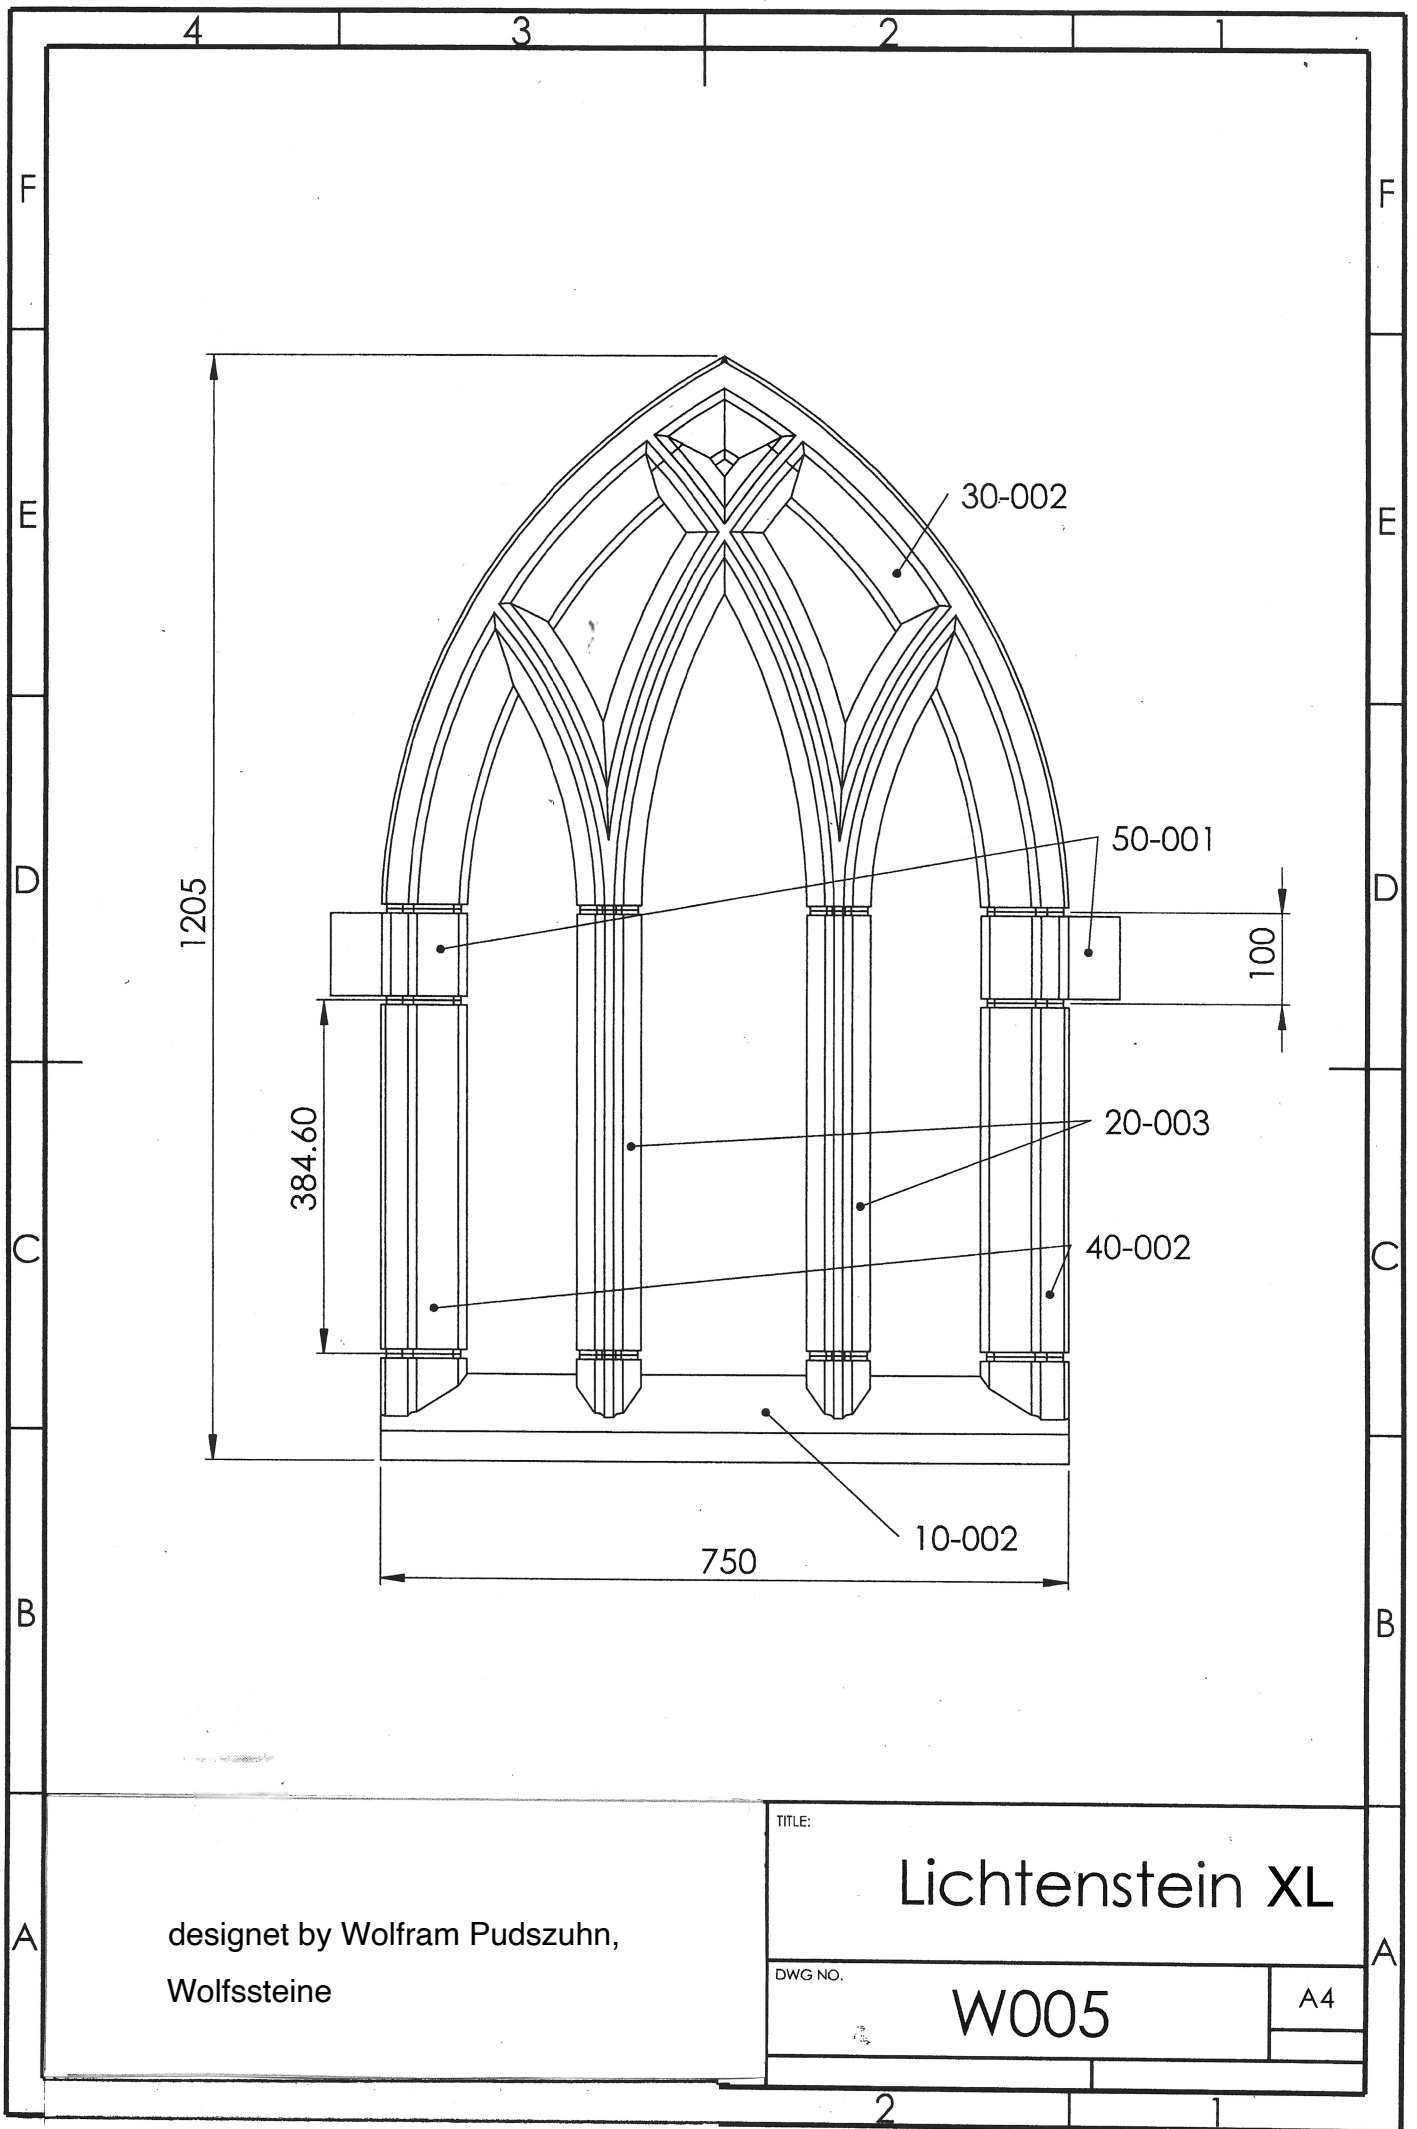

F  
E  
D  
C  
B  
A

4 3 2 1

4 3 2 1

designed by Wolfram Pudszuhn,  
Wolfssteine

TITLE:		Lichtenstein XL	
DWG NO.		W005	
		A4	

1305

100

384.6